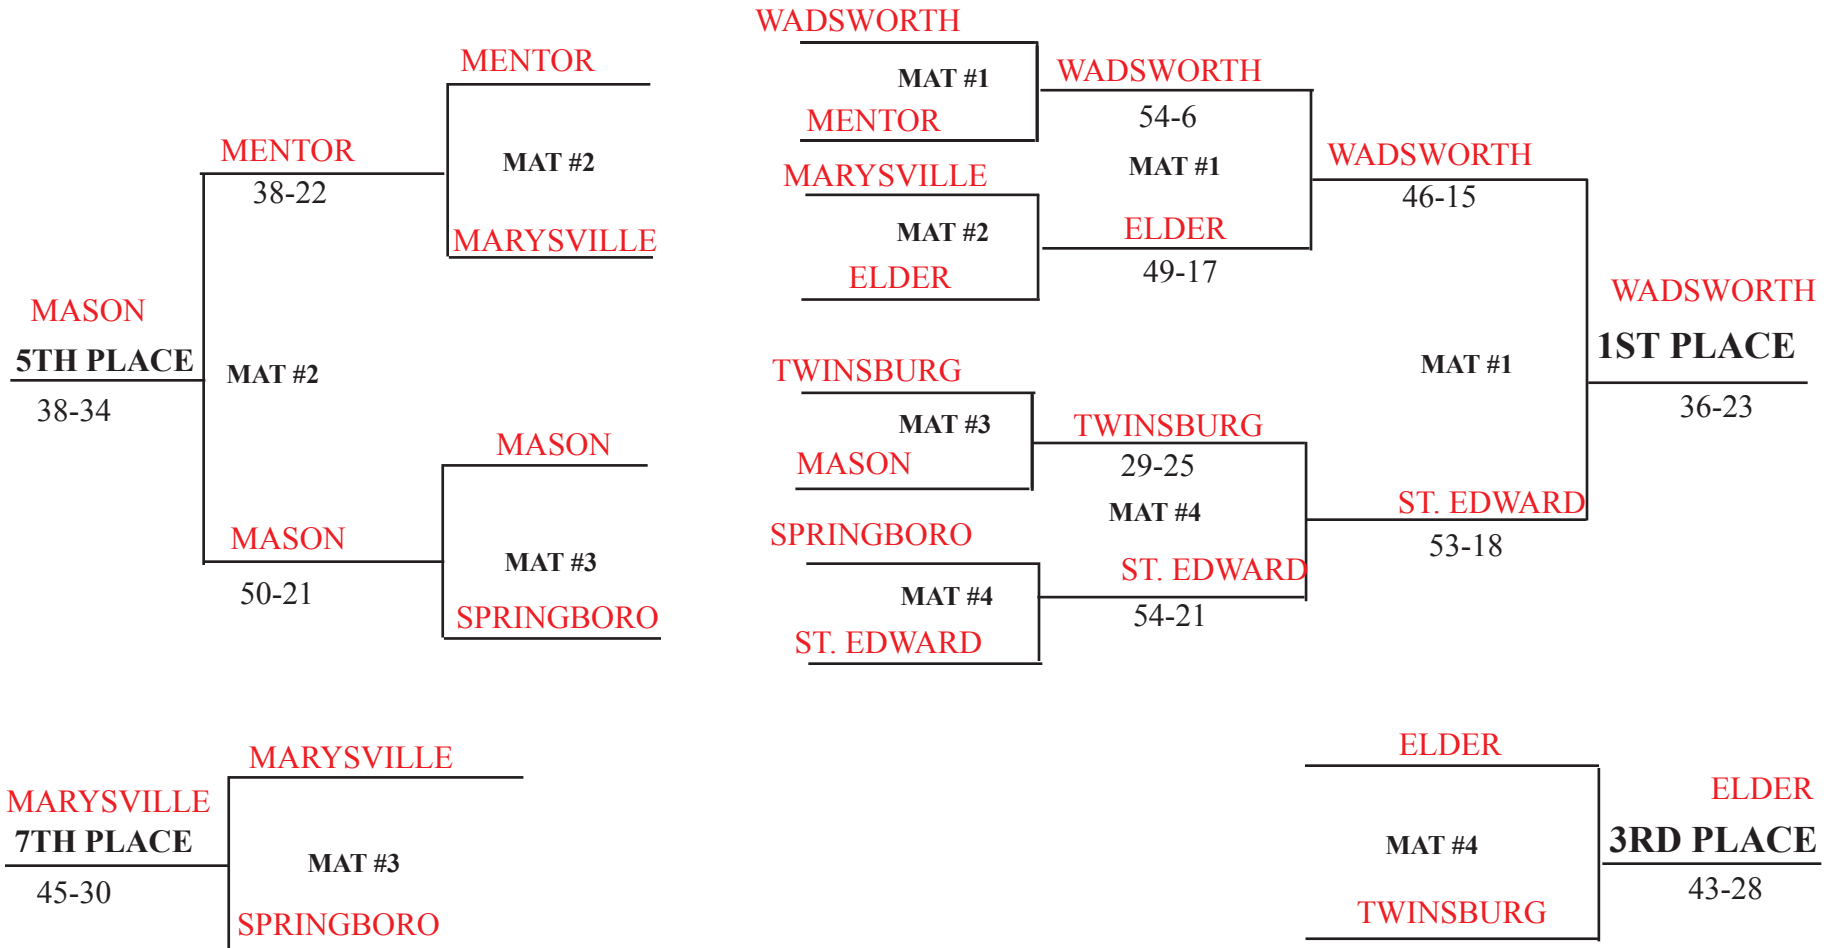

# O.H.S.W.C.A. OHIO DUAL MEET WRESTLING CHAMPIONSHIP

DIVISION I  
2010